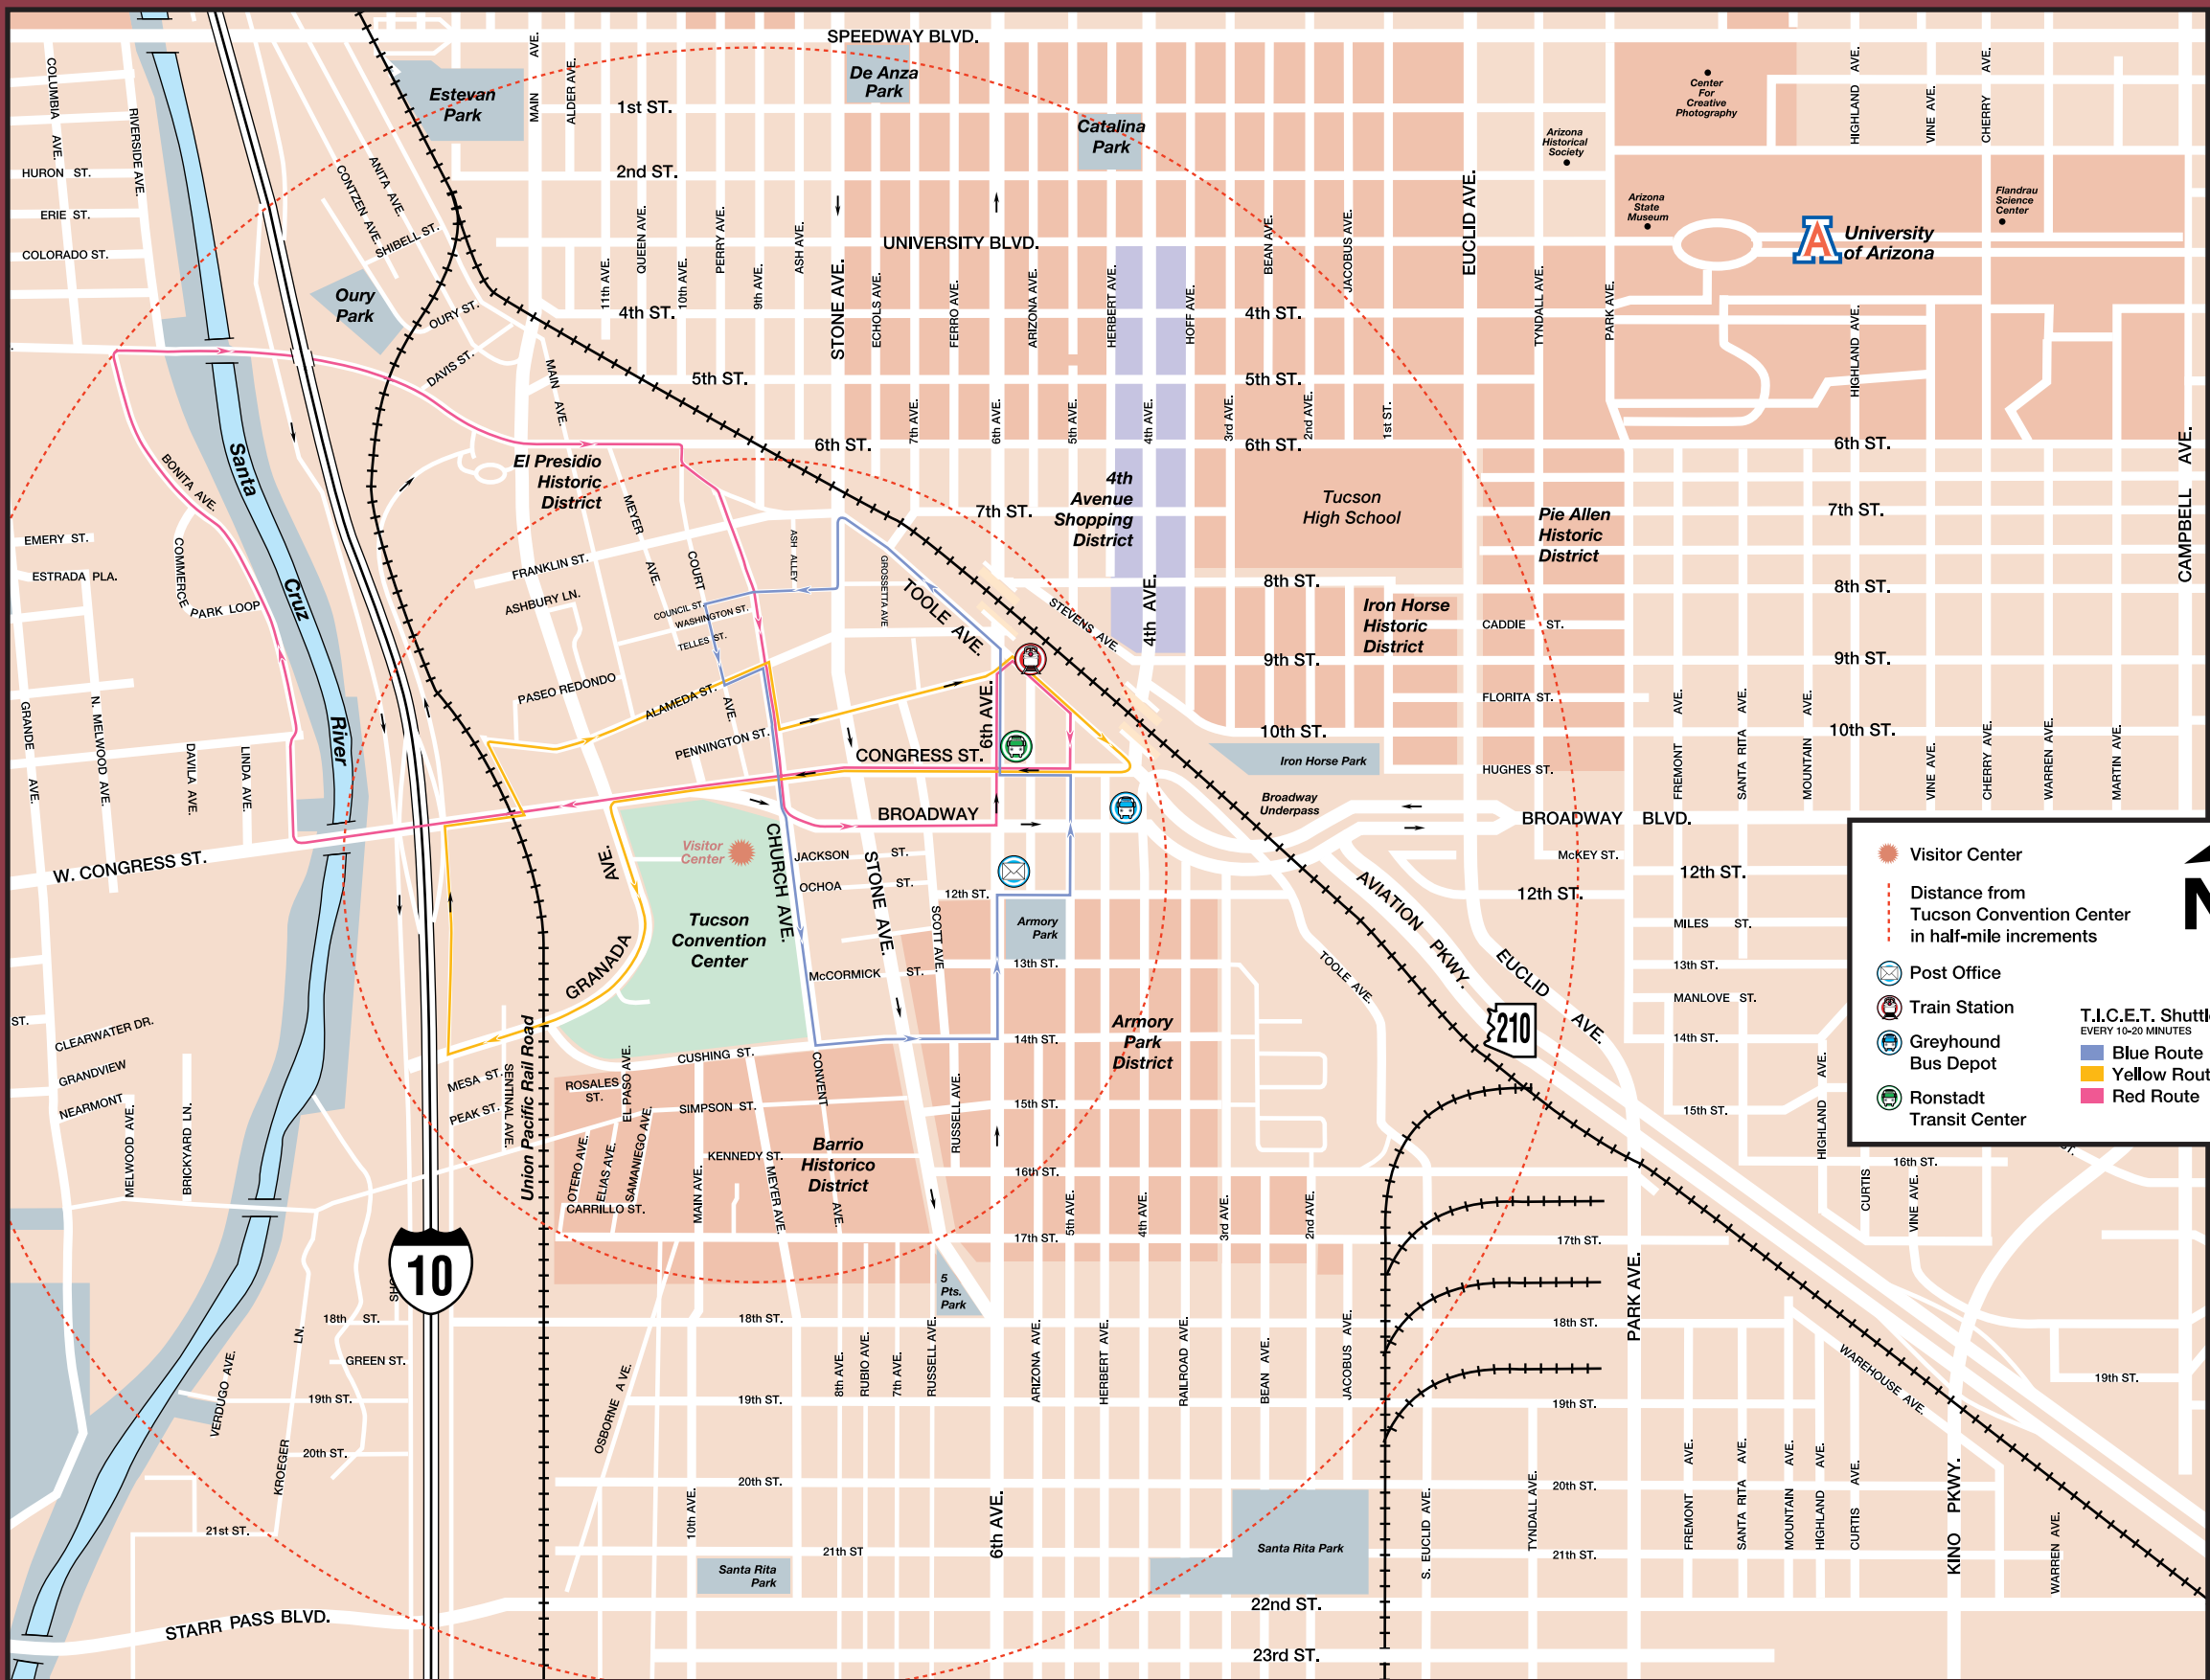

# DOWNTOWN TUCSON

**Visitor Center**

**Distance from Tucson Convention Center in half-mile increments**

**Post Office**

**Train Station**

**Greyhound Bus Depot**

**Ronstadt Transit Center**

**T.I.C.E.T. Shuttles EVERY 10-20 MINUTES**

- Blue Route
- Yellow Route
- Red Route

**N**